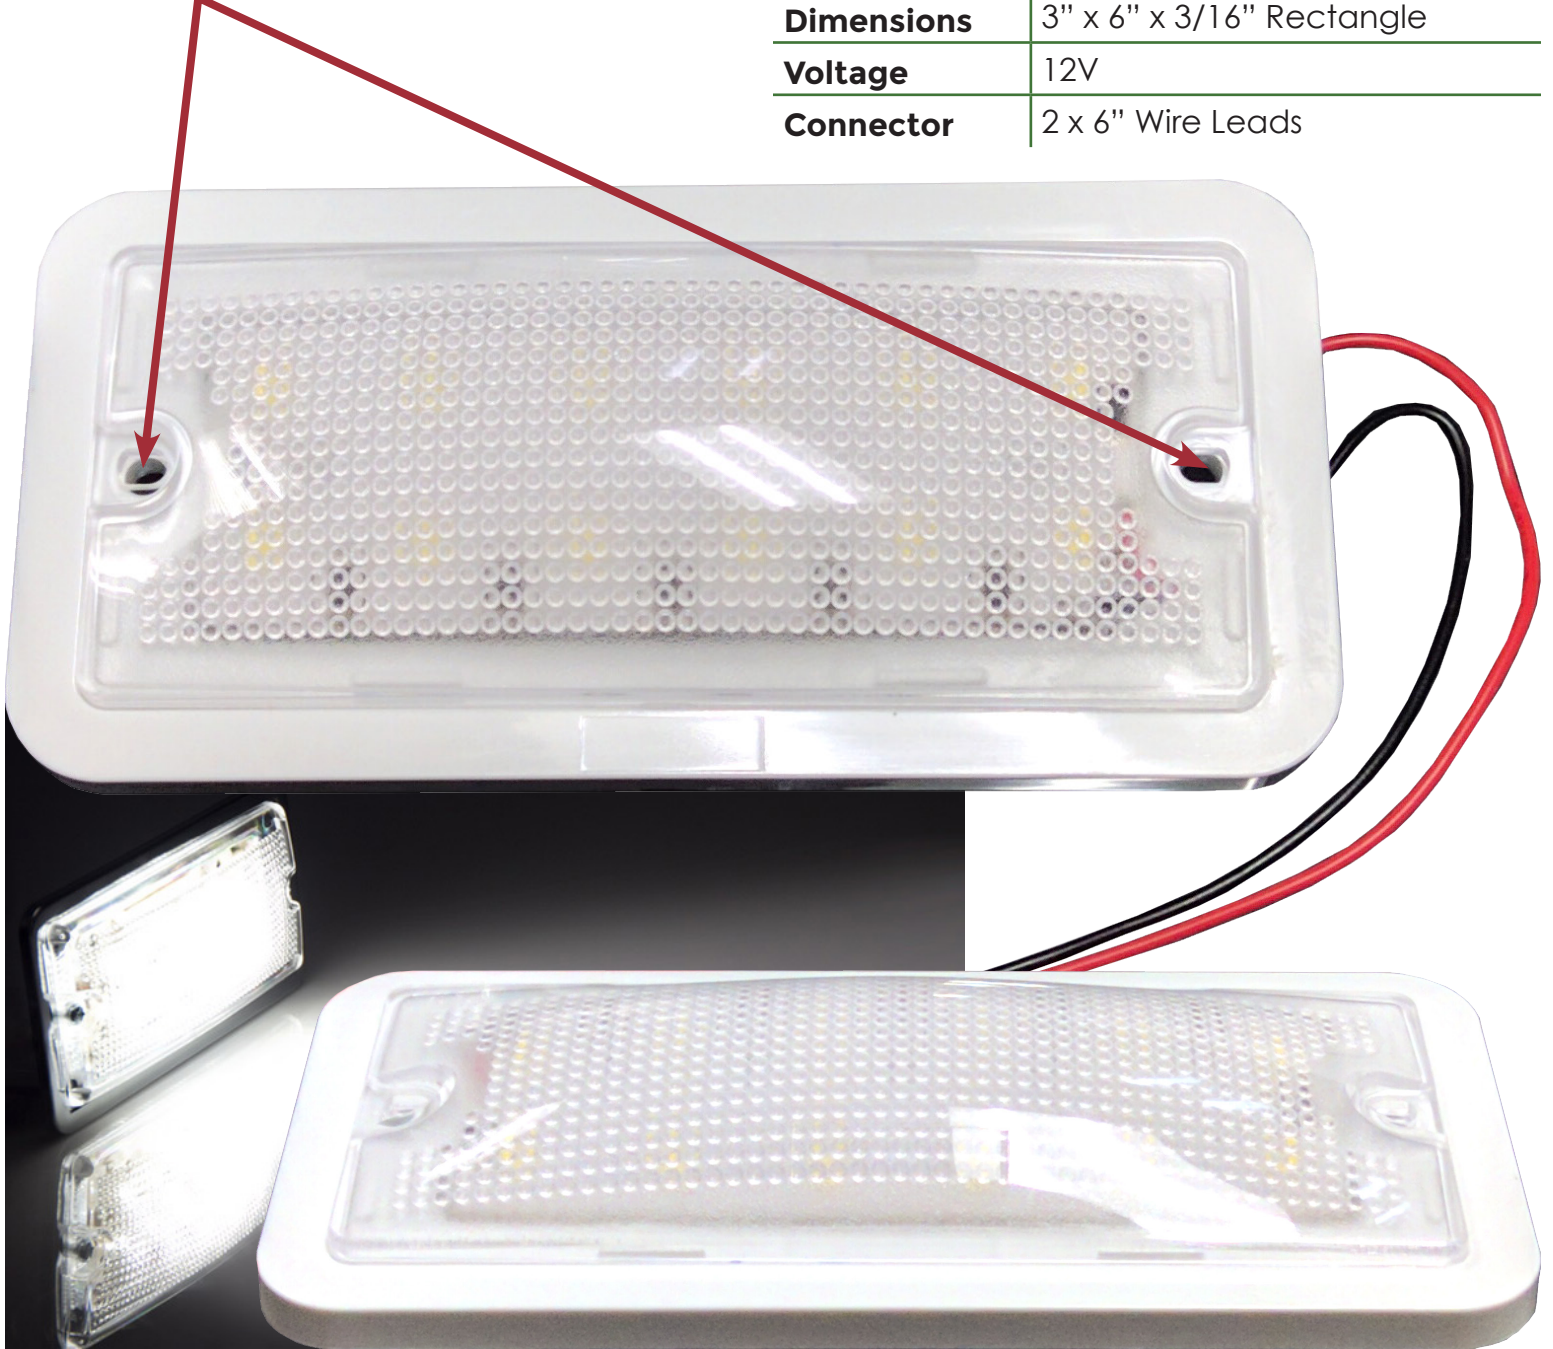

PRESENTING: LDL3060-12C

martec

12 LED Dome Light

LEDs	12
Dimensions	3" x 6" x 3/16" Rectangle
Voltage	12V
Connector	2 x 6" Wire Leads

4 11/16" Between Screws

www.martecintl.com

529 Dowd Ave
Elizabeth NJ 07201